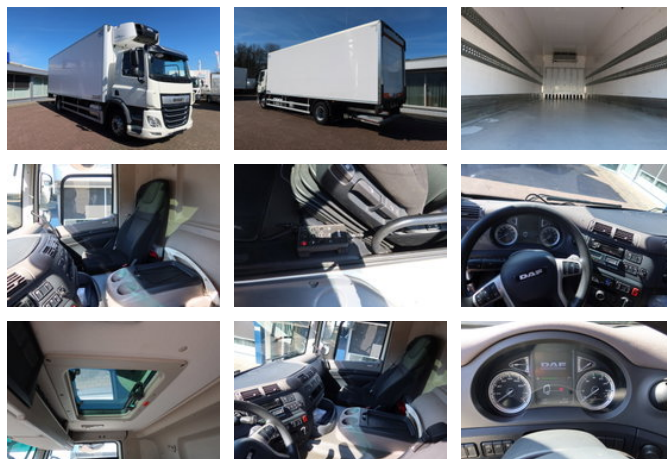

DAF CF 320 M3EN3

General characteristics

Brand	DAF
Model	CF 320
Subcategory	Refrigerated
License plate	bd-556-j
Meter reading	353.300km
Year of construction	2020
Date of first registration	25-02-2020
Colour	Wit
Condition	Used
Fuel	Diesel
Emission class	Euro 6
Reference	bd-556-j

Properties

Single weight	10.511kg
Load capacity	8.489kg
GVW	19.000kg
Length	1.037cm
Width	260cm
Number of doors	2
Cylinder capacity	6.700cc

DAF CF 320 M3EN3

Technical specifications

Number of axes	2
Axis configuration	4x2
Transmission	Automatic
Assets	239hp

Description

Carrier Sielence Supra 1150 Dhollandia Tai lift 2.000 kg Lamberet Box Slidding door back Smart tacho 2 Driving through hight 231 cm Alumium floor Hours engine 900 electric, 2000 diesel

Accessories