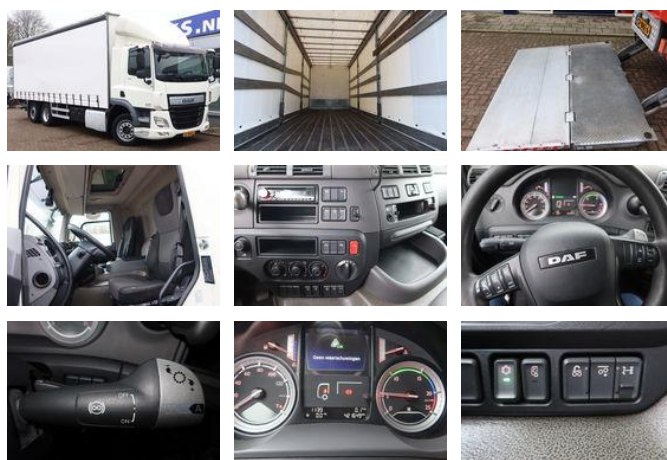

DAF CF 330 Schuifzeilen + Laadklep DHollandia 2000kg + Schuifdak

General features

Brand	DAF
Model	CF 330
Subcategory	Sliding curtain
Licence plate	57-BHZ-6
Odometer reading	421.000km
Construction year	2017
Color	White
Condition	Used
Fuel	Diesel
Emission class	Euro 6
Reference	57-BHZ-6

Characteristics

Empty weight	11.159kg
Load capacity	16.441kg
GWV	27.600kg

DAF CF 330 Schuifzeilen + Laadklep DHollandia 2000kg + Schuifdak

Technical specifications

Number of axes	3
Axis configuration	6x2
Transmission	Automatic
Engine output	330hp

Description

Dutch Truck Dealer Services

Accessories

- Hardwood omega floor
- Lock diff
- Suspension seat
- Alarmsysteem class 1
- Radio/CD/USB
- Immobiliser
- Outside temperature display
- Cruise control
- Anti-lock braking system
- Air conditioning
- Aluminium fuel tank
- Comfort seat with heating
- Roof spoiler
- Electrically operated windows
- Toolbox
- Air suspension
- Heavy duty engine brake
- Visor
- Central doorlocking
- Electrically adjustable exterior mirrors