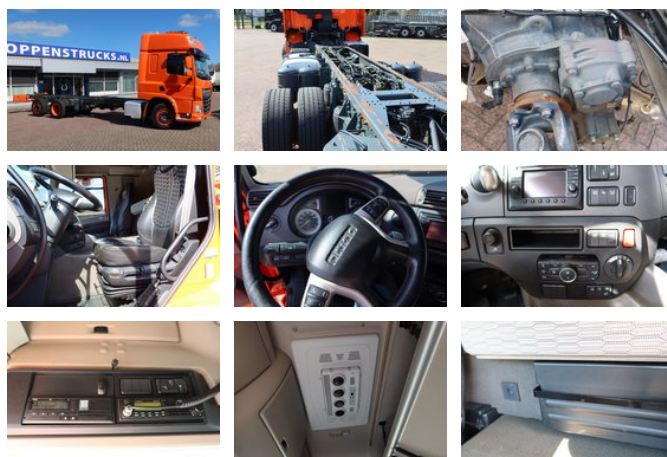

DAF CF 450 M4SN3

General features

Brand	DAF
Model	CF 450
Subcategory	Chassis cab
Licence plate	91-bph-4
Odometer reading	517.000km
Construction year	2020
Date of first registration	14-02-2020
Condition	Used
Fuel	Diesel
Emission class	Euro 6
Reference	91-BPH-4

Characteristics

Empty weight	21.984kg
Load capacity	6.016kg
GVW	28.000kg
Length	1.017cm
Width	255cm
Cabin	Sleeper cabin
Door count	2

Cylinder contents

10.837cc

DAF CF 450 M4SN3

Technical specifications

Number of axes	3
Axis configuration	6x2
Engine output	330

Description

Leather chears New smart tacho 2 Inverter 220 volt Length chassis 780cm 2x Bed PTO Preperation

Accessories

- Lock diff
- Parking air conditioning / roof air conditioning
- Outside temperature display
- Anti-lock braking system
- Air conditioning
- Aluminium fuel tank
- Electrically operated windows
- Refrigerator
- Air horn
- Navigation system
- Radio/CD player
- Sleeper cab
- Coupling
- Heavy duty engine brake
- ASR
- Electrically adjustable exterior mirrors