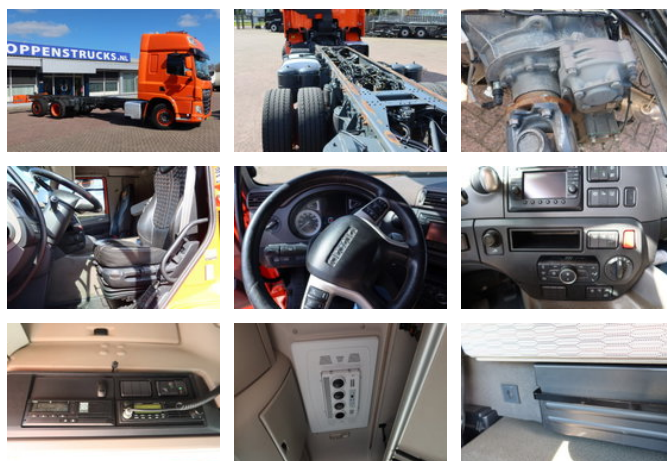

### General characteristics

Brand	DAF
Model	CF 450
Subcategory	Chassis cab
License plate	91-bph-4
Meter reading	517.000km
Year of construction	2020
Date of first registration	14-02-2020
Condition	Used
Fuel	Diesel
Emission class	Euro 6
Reference	91-BPH-4

## Description

Leather chears New smart tacho 2 Inverter 220 volt Length chassis 780cm 2x Bed PTO Preperation