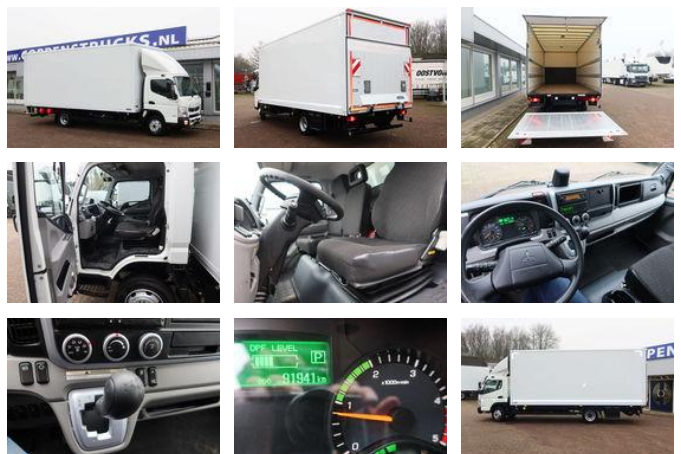

FUSO Canter 7C18 Duonic

General features

Brand	FUSO
Subcategory	Box
Odometer reading	91.000km
Construction year	2021
Color	White
Condition	Used
Fuel	Diesel
Emission class	Euro 6
Reference	5358

Characteristics

Empty weight	4.358kg
Load capacity	3.132kg
GWV	7.500kg

FUSO Canter 7C18 Duonic

Technical specifications

Number of axes	2
Axis configuration	4x2
Transmission	Automatic

Accessories

- Airbag
- Suspension seat
- Radio
- 3 Seats
- Immobiliser
- Cruise control
- Anti-lock braking system
- Air conditioning
- Roof spoiler
- Electrically operated windows
- Toolbox
- Central doorlocking