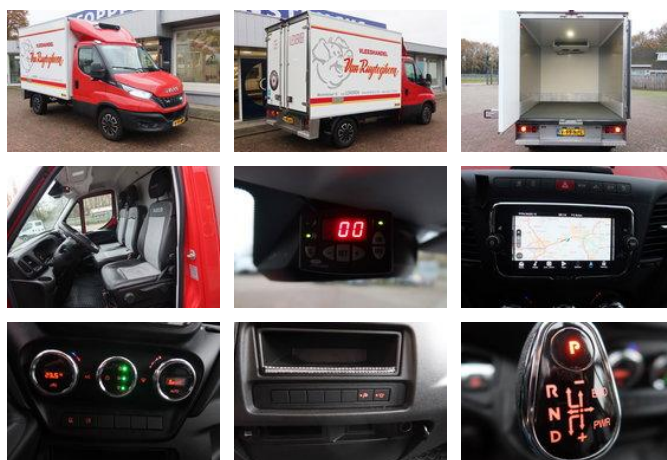

## Iveco 35S 180 180 Hi-Matic Koelwagen + deuren. Carrier Viento 350

### General features

Brand	Iveco
Subcategory	Refrigerated closed box
Odometer reading	75.000km
Construction year	2020
Color	White
Condition	Used
Fuel	Diesel
Emission class	Euro 6
Reference	V-99-NPL

### Characteristics

Empty weight	2.604kg
Load capacity	896kg
GVW	3.500kg

# Iveco 35S 180 180 Hi-Matic Koelwagen + deuren. Carrier Viento 350