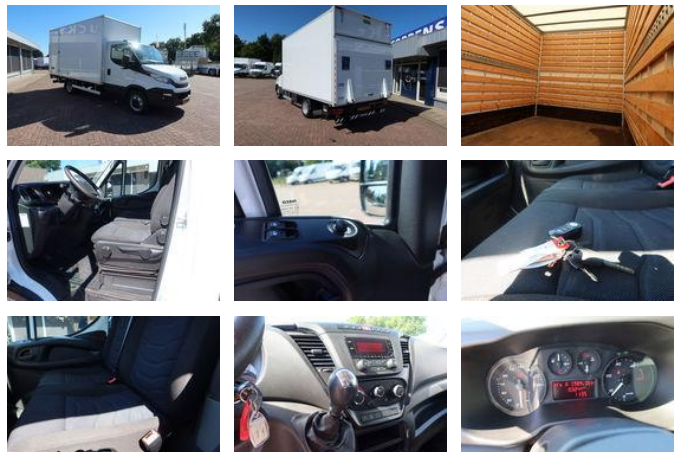

## Iveco Daily 35 C 14 Bak+Klep

### General features

Brand	Iveco
Subcategory	Box van
Licence plate	V270XD
Odometer reading	103.500km
Construction year	2019
Date of first registration	20-02-2019
Color	White
Condition	Used
Fuel	Diesel
Emission class	Euro 6
Reference	V-270-XD

### Characteristics

Empty weight	2.825kg
Load capacity	675kg
Max. weight	3.500kg
Width	220cm
Cylinder contents	2.287cc