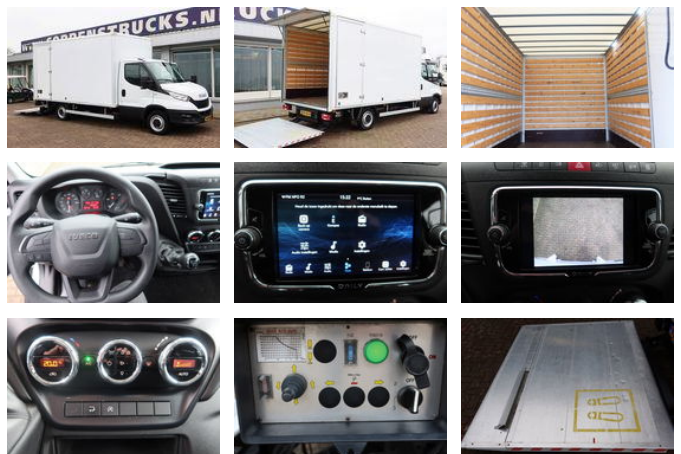

Iveco Daily 35S14 Bak + Klep

General features

Brand	Iveco
Model	Daily 35S14
Subcategory	Box van
Licence plate	vgv60h
Odometer reading	89.000km
Construction year	2020
Date of first registration	07-09-2020
Color	White
Condition	Used
Fuel	Diesel
Emission class	Euro 6
Reference	VGV-60-H

Characteristics

Empty weight	2.650kg
Load capacity	850kg
Max. weight	3.500kg
Length	675cm
Width	223cm
Cylinder contents	2.287cc

Iveco Daily 35S14 Bak + Klep

Technical specifications

Number of axes	2
Axis configuration	4x2
Transmission	Manual
assets	100kw