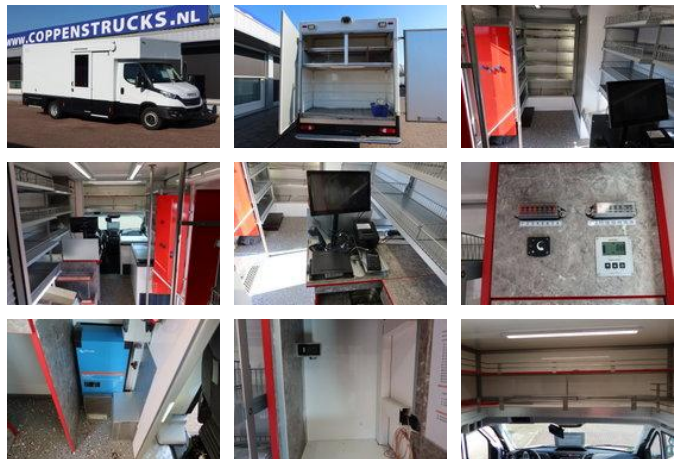

Iveco Daily 70 70 C 18 Luchtering 3.0 L motor Tijhof opbouw

General features

Brand	Iveco
Model	Daily 70
Subcategory	Promotional truck
Odometer reading	43.000km
Construction year	2023
Color	White
Condition	Used
Fuel	Diesel
Emission class	Euro 6
Reference	538600

Characteristics

Empty weight	2.325kg
Load capacity	1.175kg
GVW	3.500kg
Width	210cm
Cylinder contents	2.998cc

Iveco Daily 70 70 C 18 Luchtering 3.0 L motor Tijhof opbouw

Technical specifications

Number of axes	2
Transmission	Automatic
Engine output	132kw

Accessories

- Airbags
- Tinted glass
- Partition wall with window
- Suspension seat
- Radio
- Towbar
- Tachograph
- Beifahrerbank
- Immobiliser
- Outside temperature display
- Power steering
- Anti-lock braking system
- Central locking
- Electrically operated windows
- Climate control
- ASR
- Electrically adjustable exterior mirrors