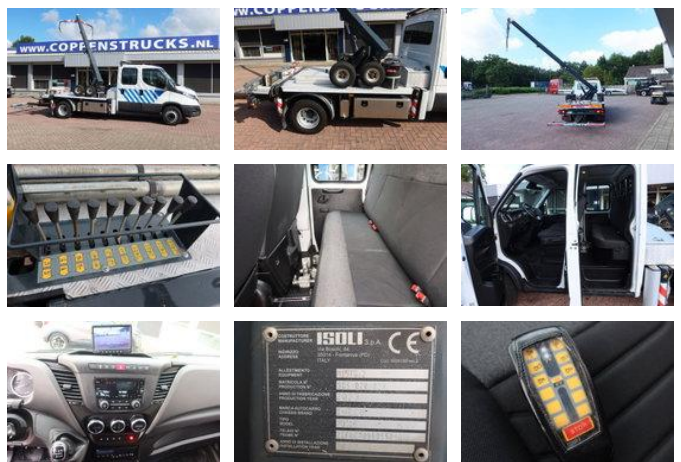

## Iveco Daily 70 C 16 Recovery-truck, Bergingswagen, Apschlep. 7 Persoons. ALS NIEUW

### General characteristics

Brand	Iveco
Model	Daily 70
Subcategory	Loading ramp - car transporter
Meter reading	42.000km
Year of construction	2023
Colour	Wit
Condition	Used
Fuel	Diesel
Emission class	Euro 6
Reference	5040860

### Properties

Cabin	cabin.
Number of doors	4

## Technical specifications

Transmission	Manual transmission
Assets	160hp