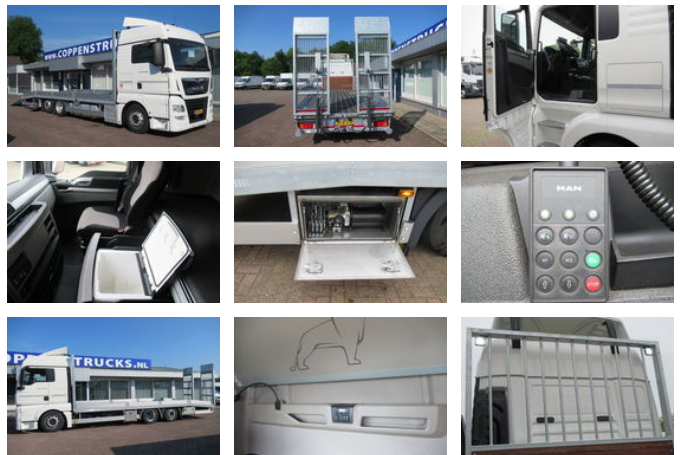

MAN TGX 26.460 XLX Interarder Euro 6

General features

Brand	MAN
Model	TGX 26.460
Subcategory	Car transporter
Odometer reading	700.000km
Construction year	2019
Color	White
Condition	Used
Fuel	Diesel
Emission class	Euro 6
Reference	99-BTG-6

Characteristics

Empty weight	9.257kg
Load capacity	16.433kg
Max. weight	26.000kg
Cabin	Sleeper cabin

MAN TGX 26.460 XLX Interarder Euro 6

Technical specifications

Transmission	Automatic
--------------	-----------

assets	338kw
--------	-------

Accessories

- Hardwood omega floor
- Lock diff
- Cruise control
- Anti-lock braking system
- Electrically operated windows
- Refrigerator
- Air suspension
- Navigation system
- Vehicle heater
- Climate control
- Intarder
- Electrically adjustable exterior mirrors