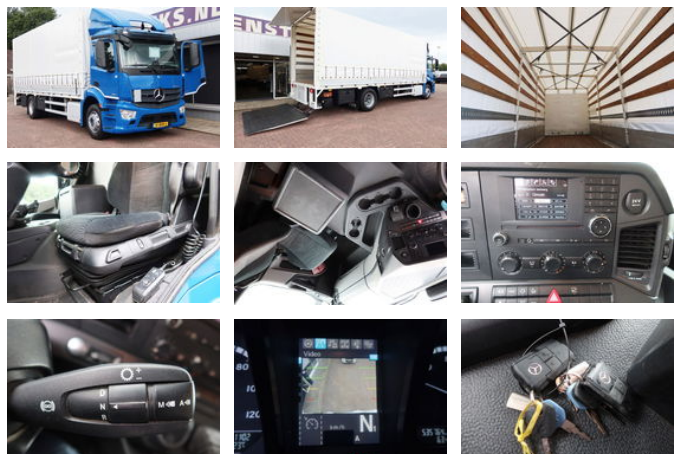

## Mercedes-Benz Antos 1924L

### General features

Brand	Mercedes-Benz
Model	Antos
Subcategory	Tilt
Licence plate	41-BHR-6
Odometer reading	535.000km
Construction year	2016
Date of first registration	28-09-2016
Color	White
Condition	Used
Fuel	Diesel
Emission class	Euro 6
Reference	41-BHR-6

### Characteristics

Empty weight	9.235kg
Load capacity	9.765kg
GVW	19.000kg
Length	950cm
Width	254cm
Cabin	No
Cylinder contents	7.698cc