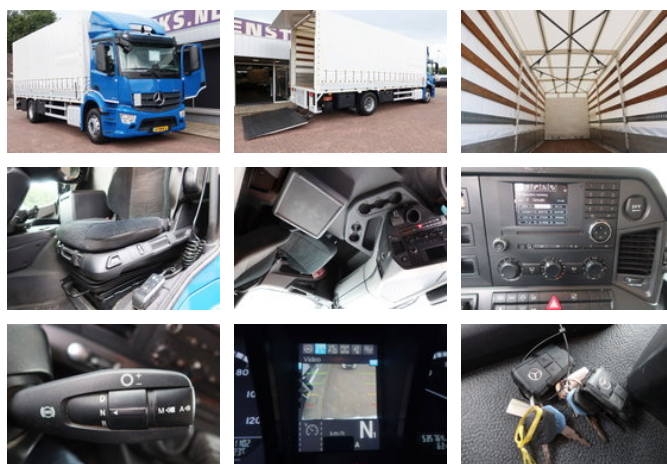

Mercedes-Benz Antos 1924L Huif + Klep Dhollandia 2000 KG Euro 6

General characteristics

Brand	Mercedes-Benz
Model	Antos
Subcategory	Box
License plate	41-BHR-6
Meter reading	535.000km
Year of construction	2016
Colour	Wit
Condition	Used
Fuel	Diesel
Emission class	Euro 6
Reference	41-BHR-6

Properties

Single weight	9.235kg
Load capacity	9.765kg
GVW	19.000kg
Length	950cm
Width	254cm
Cabin	Nee

Cylinder capacity

7.698cc

Mercedes-Benz Antos 1924L Huif + Klep Dhollandia 2000 KG Euro 6

Technical specifications

Number of axes	2
Axis configuration	4x2
Transmission	Automatic
Assets	240kw

Accessories

- Camera system
- Hardwood floor
- Suspension seat
- Rear air suspension
- Toolbox 2x
- Radio/CD/USB
- Cruise control
- Anti-lock braking system
- Reversing camera
- Air conditioning
- Aluminium fuel tank
- Central lubrication
- Comfort seat with heating
- Roof spoiler
- Electrically operated windows
- Heavy duty engine brake
- Visor
- Central doorlocking
- ASR
- Electrically adjustable exterior mirrors