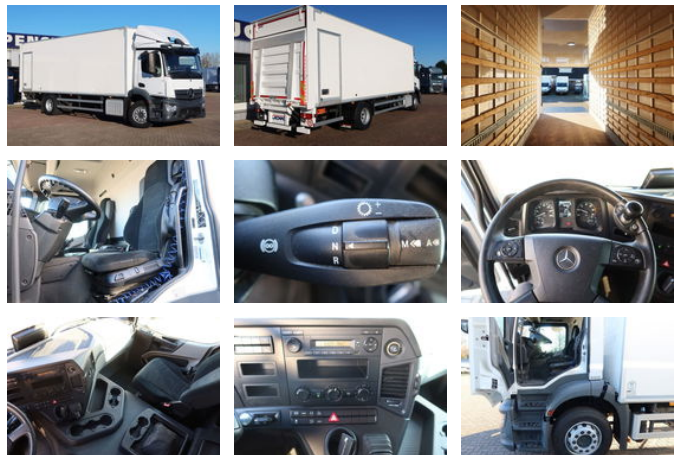

## Mercedes-Benz Antos 2127 L Bak+Klep 2000 kg Euro 6

### General features

Brand	Mercedes-Benz
Model	Antos
Subcategory	Box
Licence plate	75bxh7
Odometer reading	387.000km
Construction year	2020
Color	White
Condition	Used
Fuel	Diesel
Emission class	Euro 6
Reference	75-bxh-7

### Characteristics

Empty weight	9.071kg
Load capacity	10.429kg
Max. weight	19.000kg
Cabin	No

# Mercedes-Benz Antos 2127 L Bak+Klep 2000 kg Euro 6