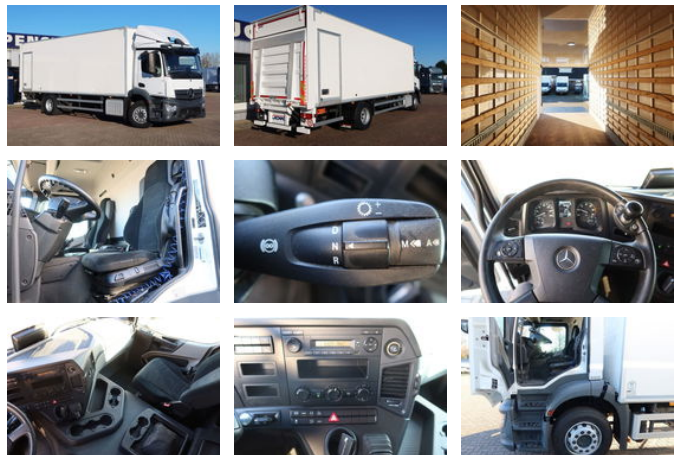

## Mercedes-Benz Antos 2127 L Bak+Klep 2000 kg Euro 6

### General features

Brand	Mercedes-Benz
Model	Antos
Subcategory	Box
Licence plate	75-BXH-7
Odometer reading	387.000km
Construction year	2020
Color	White
Condition	Used
Fuel	Diesel
Emission class	Euro 6
Reference	75-bxh-7

### Characteristics

Empty weight	9.071kg
Load capacity	10.429kg
GWV	19.000kg
Cabin	No

# Mercedes-Benz Antos 2127 L Bak+Klep 2000 kg Euro 6