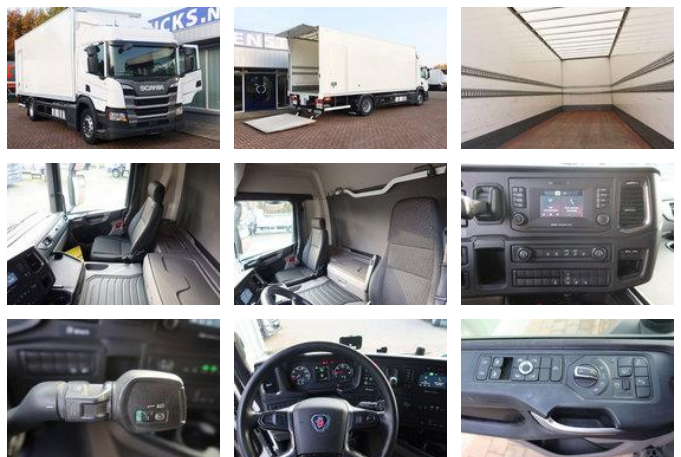

## Scania P280 4x2 Bak + Dhollandia Klep 2000 KG

### General features

Brand	Scania
Model	P280
Subcategory	Box
Odometer reading	317.000km
Construction year	2020
Color	White
Condition	Used
Fuel	Diesel
Emission class	Euro 6
Reference	BB-414-V

### Characteristics

Empty weight	9.669kg
Load capacity	9.331kg
GVW	19.000kg
Cabin	No

# Scania P280 4x2 Bak + Dhollandia Klep 2000 KG