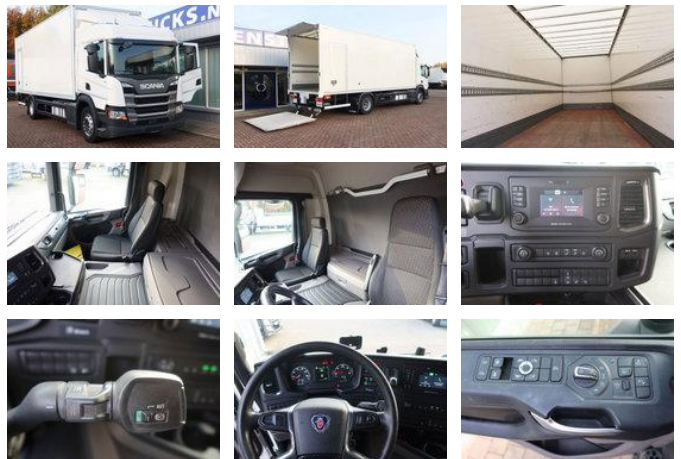

Scania P280 4x2 Bak + Dhollandia Klep 2000 KG

General characteristics

Brand	Scania
Model	P280
Subcategory	Box
Meter reading	317.000km
Year of construction	2020
Colour	Wit
Condition	Used
Fuel	Diesel
Emission class	Euro 6
Reference	BB-414-V

Properties

Single weight	9.669kg
Load capacity	9.331kg
GVW	19.000kg
Cabin	Nee

Scania P280 4x2 Bak + Dhollandia Klep 2000 KG

Technical specifications

Number of axes	2
Axis configuration	4x2
Transmission	Automatic
Assets	280hp

Accessories

- Central doorlocking
- LED- lighting
- Binding rails 2 x
- Rear air suspension
- Roof and side spoiler
- Outside temperature display
- Cruise control
- Anti-lock braking system
- Air conditioning
- Aluminium fuel tank
- Electrically operated windows
- Radio/CD player
- Side door
- Visor
- Electrically adjustable exterior mirrors