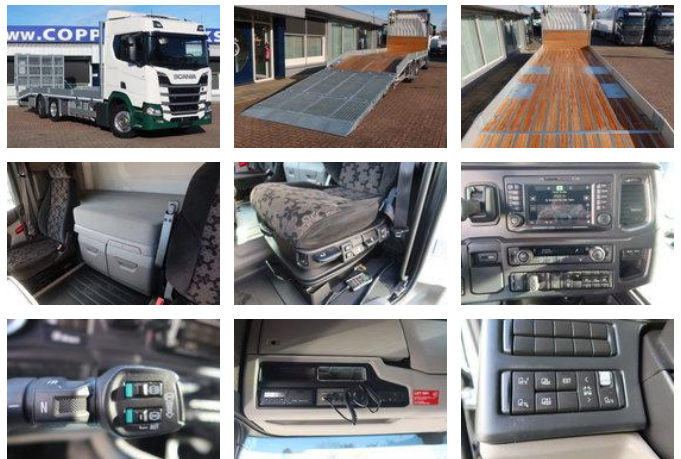

## Scania R500 NGS Machine oprijwagen Stuur as.

### General characteristics

Brand	Scania
Model	R500 NGS
Subcategory	Loading ramp
Meter reading	720.000km
Year of construction	2020
Colour	Wit
Condition	Used
Fuel	Diesel
Emission class	Euro 6
Reference	BB-473-v

### Properties

Length	815cm
Width	250cm
Cabin	Sleeping cabin