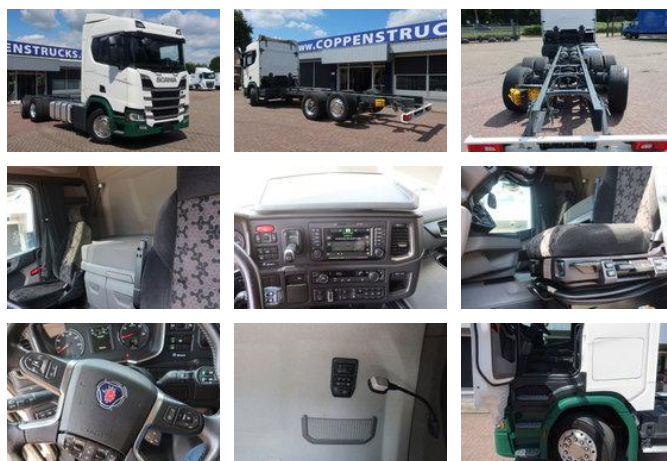

## Scania R500 NGS R 500 6x2 Chassis, Stuur liftr as 6x2

### General characteristics

Brand	Scania
Model	R500 NGS
Subcategory	Chassis cab
License plate	644178
Meter reading	672.000km
Year of construction	2022
Colour	Wit
Condition	Used
Fuel	Diesel
Emission class	Euro 6
Reference	644178