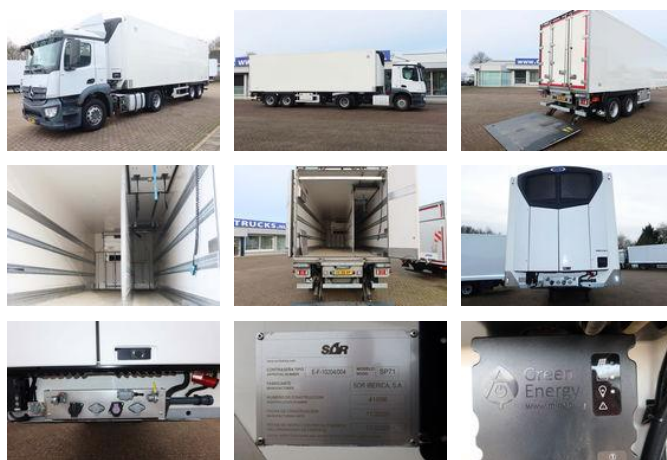

SOR IBERICA City trailer Koel/Vries+ klep 2500kg Bi-temp Carrier Vektor 19 MT

General features

Brand	SOR IBERICA
Subcategory	Refrigerated
Construction year	2021
Color	White
Condition	Used
Reference	OS-35-XP

Characteristics

Empty weight	8.100kg
Load capacity	21.900kg
GWV	30.000kg
Length	967cm
Width	260cm

SOR IBERICA City trailer Koel/Vries+ klep 2500kg Bi-temp Carrier Vektor 19 MT

Technical specifications

Number of axes 2

Description

Like new, low hours. 2 pieces in stock 2 compartments 1st compartment 82 cm wide 2nd compartment 162 cm wide

Accessories