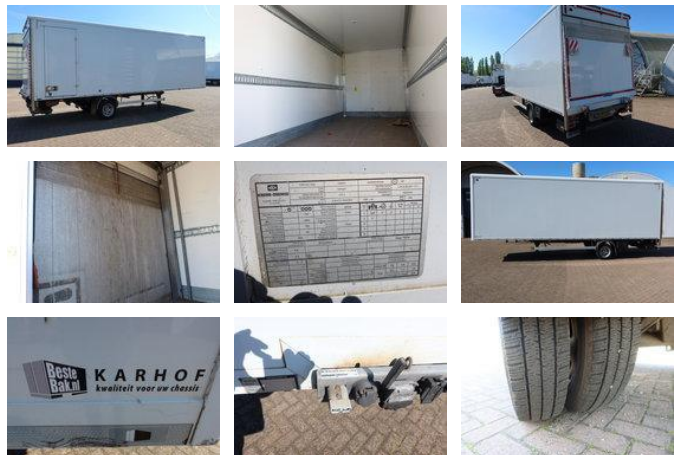

Veldhuizen P47-3 P47-3 BE oplegger+ Dhollandia klep 1.000 kg

General features

Brand	Veldhuizen
Subcategory	Light duty semi-trailer
Licence plate	os-83-vz
Construction year	2021
Date of first registration	03-08-2021
Color	White
Condition	Used

Characteristics

Empty weight	1.860kg
Load capacity	3.640kg
GVW	5.500kg
Length	770cm
Width	220cm

Veldhuizen P47-3 P47-3 BE oplegger+ Dhollandia klep 1.000 kg

Technical specifications

Number of axes 1

Description

Driving through high 222 cm 2 Pieces in stock 2 Rails Rollstops

Accessories