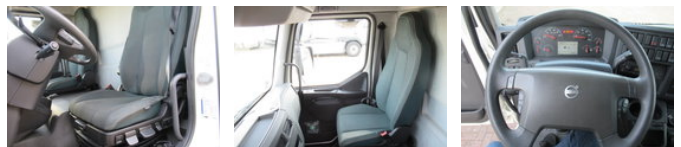

Volvo FL 240 Schuifzeil + Klep 1500 kg Euro 6

General features

Brand	Volvo
Model	FL 240
Subcategory	Sliding curtain
Licence plate	37-BXH-3
Odometer reading	126.000km
Construction year	2021
Color	White
Condition	Used
Fuel	Diesel
Emission class	Euro 6
Reference	37-bxh-3

Characteristics

Empty weight	6.740kg
Load capacity	5.250kg
GVW	11.990kg
Cabin	No

Volvo FL 240 Schuifzeil + Klep 1500 kg Euro 6

Technical specifications

Number of axes	2
Axis configuration	4x2
Transmission	Automatic
Engine output	240hp

Description

Palfinger taillift 1500 kg

Accessories

- Lock diff
- Coupling Rockinger
- Suspension seat
- Radio
- Outside temperature display
- Cruise control
- Anti-lock braking system
- Air conditioning
- Comfort seat with heating
- Roof spoiler
- Electrically operated windows
- Visor
- ASR
- Electrically adjustable exterior mirrors