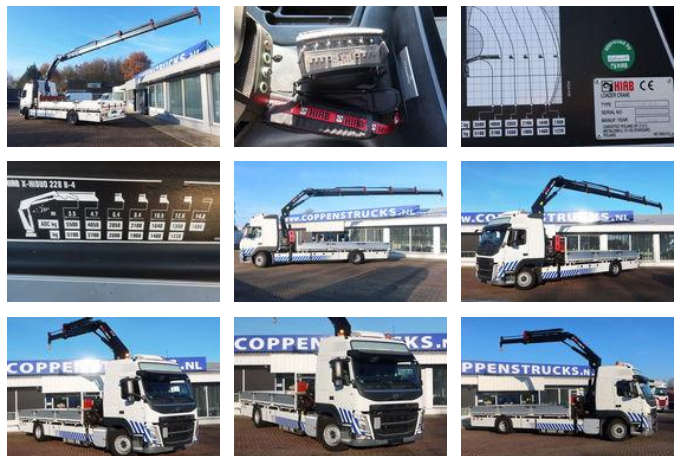

Volvo FM 330 4X2 Hiab x-HIDUO type 228 Radiografisch, 4X uitschuifbaar

General features

Brand	Volvo
Model	FM 330
Subcategory	Crane truck
Odometer reading	378.000km
Construction year	2018
Color	White
Condition	Used
Fuel	Diesel
Emission class	Euro 6
Reference	32-blg-4

Characteristics

Empty weight	13.000kg
Load capacity	7.500kg
GWV	20.500kg

Volvo FM 330 4X2 Hiab x-HIDUO type 228 Radiografisch, 4X uitschuifbaar

Technical specifications

Number of axes	2
Axis configuration	4x2
Transmission	Automatic
Engine output	330hp