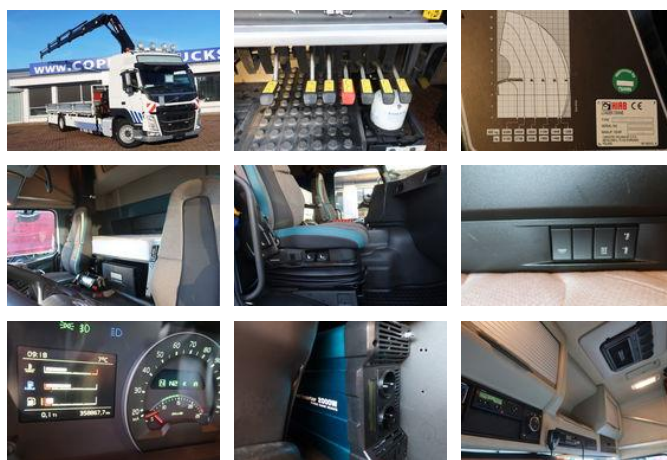

Volvo FM 330 Kraanwagen HIAB 228 radiografisch, 4 uitschuifbaar

General features

Brand	Volvo
Model	FM 330
Subcategory	Crane truck
Odometer reading	358.000km
Construction year	2018
Color	White
Condition	Used
Fuel	Diesel
Emission class	Euro 6
Reference	860031

Characteristics

Empty weight	13.035kg
Load capacity	7.465kg
Max. weight	20.500kg

Volvo FM 330 Kraanwagen HIAB 228 radiografisch, 4 uitschuifbaar

Technical specifications

Number of axes	2
Axis configuration	4x2
Transmission	Automatic
assets	330hp

Description

Dimensions inside: L635 W250 H40 5 x R.V.S Toolbox Stand Air Conditioning DOMETIC 4x Spotlights Heigth floor 115 cm

Accessories

- Camera system
- Hardwood omega floor
- Lock diff
- Rear air suspension
- Tool box stainless steel
- Outside temperature display
- Cruise control
- Anti-lock braking system
- Reversing camera
- Air conditioning
- Aluminium fuel tank
- Electrically operated windows
- Refrigerator
- Fog lights
- Vehicle heater
- Heavy duty engine brake
- Spotlights
- Visor
- Central doorlocking
- Heated driver's seat
- ASR
- Electrically adjustable exterior mirrors